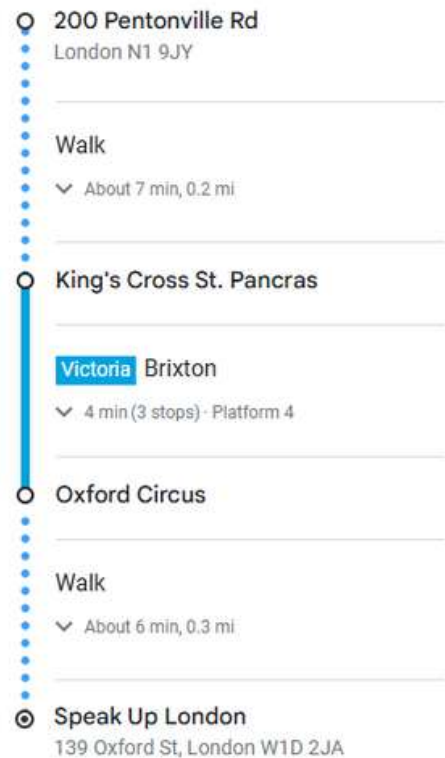

King's Cross Residence

Located in Zone 1, this modern student accommodation offers unbeatable **access to St Pancras International** and its world-class transport links—whether you're exploring London, the UK, or even Europe!

Perfectly positioned for a commute to Speak Up London on Oxford Street, King's Cross Residence is minutes from **iconic landmarks, cultural spots,** and **a dynamic student lifestyle.**

With **all bills included,** short & long-term stay options, **flexible start dates,** and no guarantor required, this is the ideal spot for students who want to make the most of their time in London.

The residence offers **24/7 reception, security,** and student insurance to give you peace of mind, plus fantastic facilities like **fully furnished rooms** and **accessible transport** at your doorstep.

Facilities

Wifi

CCTV

Gym

24/7 Reception

Cinema

Courtyard

Laundry Area