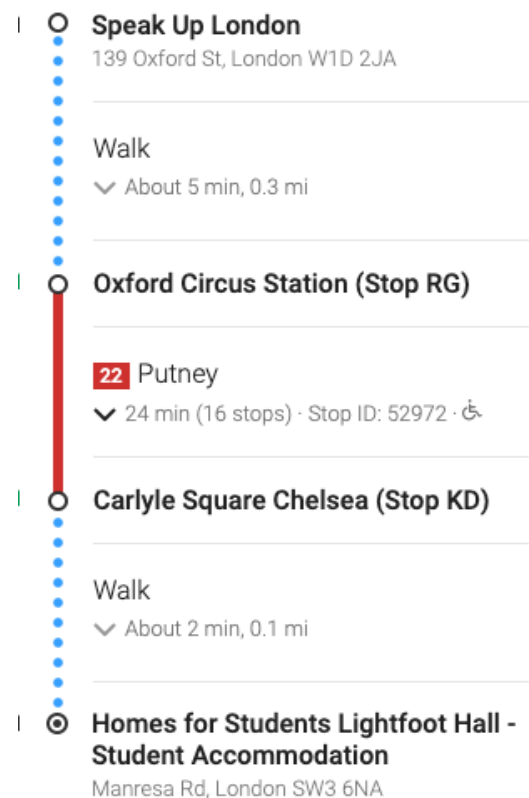

- Description

This prime location in the middle of Chelsea offers fully furnished shared twin en-suites. The colourful residence encourages you to meet students around the local area. From the fashionable King's Road to the Natural History Museum, this zone 1 accommodation is great for students who love to travel and explore.

The light and airy accommodation is located right in the middle of Chelsea, with panoramic views of the area. Offering fully furnished shared twin en-suites, this accommodation offers you a safe and comfortable student living experience.

- Facilities

Enjoy the convenience of a TV in your room, large communal areas, and an on-site launderette. Living in this student accommodation gives you the perfect balance of bonding over cultural dishes with your flat mates or entirely your own space to destress and relax.

- Services

With unlimited free Wi-Fi, 24-hour security, an on-site team, bike storage and laundry service, there's not much else you need to fulfil your desired student living experience.

The duration of the travel to the accommodation will vary depending on which airport/port of entry you are arriving from.